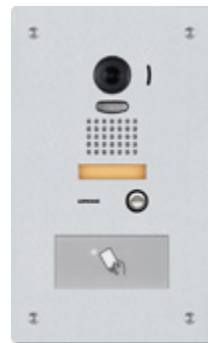

JP-DV

Video Door Station (included with JPS-4AEDV box set)

- PTZ camera
- Zinc die cast cover
- Weather and vandal resistant
- Surface mount

JP-DVF

Video Door Station (included with JPS-4AEDF box set)

- PTZ camera
- Stainless steel panel
- Weather and vandal resistant
- Flush mount (back box included)