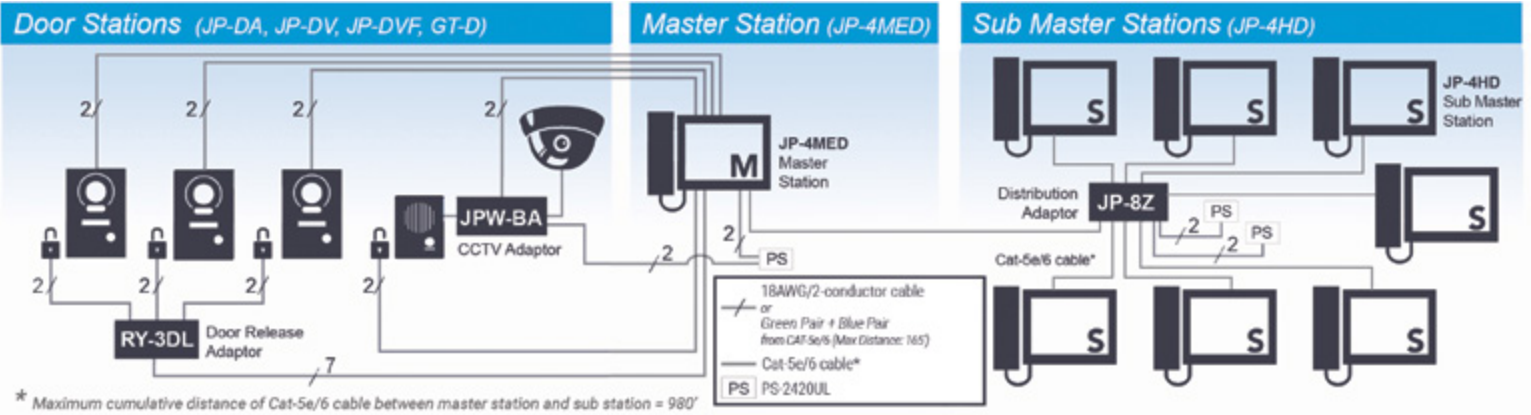

JP-DV

Video Door Station

- PTZ camera
- Zinc die cast
- Surface mount
- Vandal resistant

JP-DVF

Video Door Station

- PTZ camera
- Stainless steel
- Flush mount, (back box included)
- Vandal resistant

GT-D

Audio Door Station

- Plastic cover
- Surface mount

JPW-BA

Long Distance/CCTV Camera Adaptor

Diagram is for illustrative purposes only. System wiring may vary by installation. Refer to instructions for actual installation directions.

Specifications

Power Source 24V DC – use PS-2420UL

Communication Hands-free (VOX) or handset (full-duplex)

Video Display 7" LCD touchscreen

Picture Memory Internal / Built-In: record max. 20 calls (6 images per call) with up to 5 calls protected from overwriting SD / SDHC card: record max. 1,000 calls (40 images per call) with up to 100 calls protected from overwriting

Distance Door Station to Master Station: 330'(18AWG) 165' (CAT-5e/6)

Total Cumulative between Master/Sub Master Stations: 980' (CAT-5e/6)

Master Station to Distribution Adaptor: 650'

Door Station to Long Distance/CCTV Adaptor: 650'