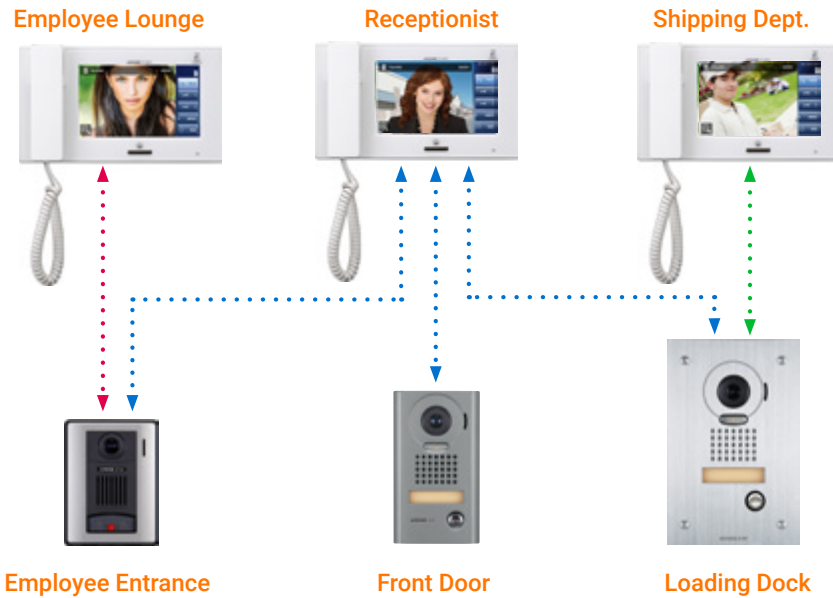

Between inside stations:

- CAT 5e/6 cable (homerun or daisy-chained)

Record Who Visited

- The JP Series automatically takes pictures of visitors
- Transfer images or save directly to a removable SD/SDHC card*
- Easily view recorded SD/SDHC card images on a computer or other compatible device

**SD and SDHC cards not supplied by Aiphone*

Partitioning Creates More Application Opportunities

- Control interaction and authority between stations
- Designate exclusive master station(s) to communicate with, and unlock a specific door or set of doors
- Password protect to prevent unauthorized changes

JP Series Applications

Offices

Conveniently and safely identify visitors from inside. Place multiple stations around the office to ensure every visitor is attended to in a timely manner. Connect CCTV cameras to the system for surveillance of additional locations.

Internal Communication

Easily communicate between stations. Simultaneously make an announcement to all inside stations or select a single station to call.

Monitor Door Stations

- See and hear activity on all inside stations
- View video from door stations, or CCTV cameras with the optional adaptor
- Monitor for 30 secs., 60 secs., 120 secs., or continuously 24/7