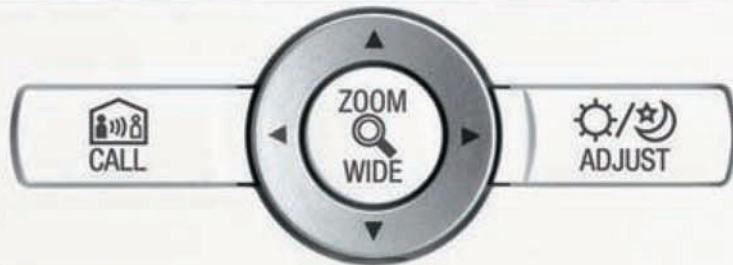

Dimensions:

6 3/16" H 3 7/8" W 1" D

JK-DVF Door Station

- Flush mount
- Weather & vandal resistant
- Stainless steel cover

Dimensions:

8 1/4" H 5 5/16" W 1 7/8" D

JK door stations are a great way to protect main & secondary entrances, employee access points, gates, service areas, loading docks, parking garages, & much more!

Choose from 2 video master & 2 sub master designs.

Actual Size

Image on monitor is simulated to illustrate functionality.

JK BOXED SETS

Each set includes 1 master station, 1 door station, & 1 power supply